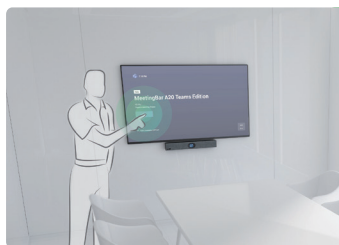

# Yealink MeetingBar A20 Teams Edition

Android Video Collaboration Bar  
for Small and Huddle Rooms

Yealink MeetingBar A20 Teams edition, an all-in-one video device which integrates all things you need for the seamless Teams collaboration in small and huddle rooms. With 20MP, 133° FoV lens camera with AI technology, 8 MEMS microphone arrays and speaker, the A20 starts up the powerful video and voice experience perfectly even in small spaces. Just with simple plug-and-play for a quick kick-off, the A20 fulfils a cost-effective solution with the best experience for your Teams meeting.

### Smart Teams Collaboration

- Teams built-in, Android 9 OS
- Touch operation with touch screen
- Optional with remote controller or CTP18 touch panel

### High Quality AI Camera

- AI tech with Auto Framing and Speaker Tracking
- 133° wide-angle lens, 20MP
- Large view in small spaces

### Ultra HD Full-duplex Voice

- Built-in 8 MEMS microphone arrays and speaker
- Accurate 6m voice pickup range
- Yealink Noise Proof Technology and dereverberation