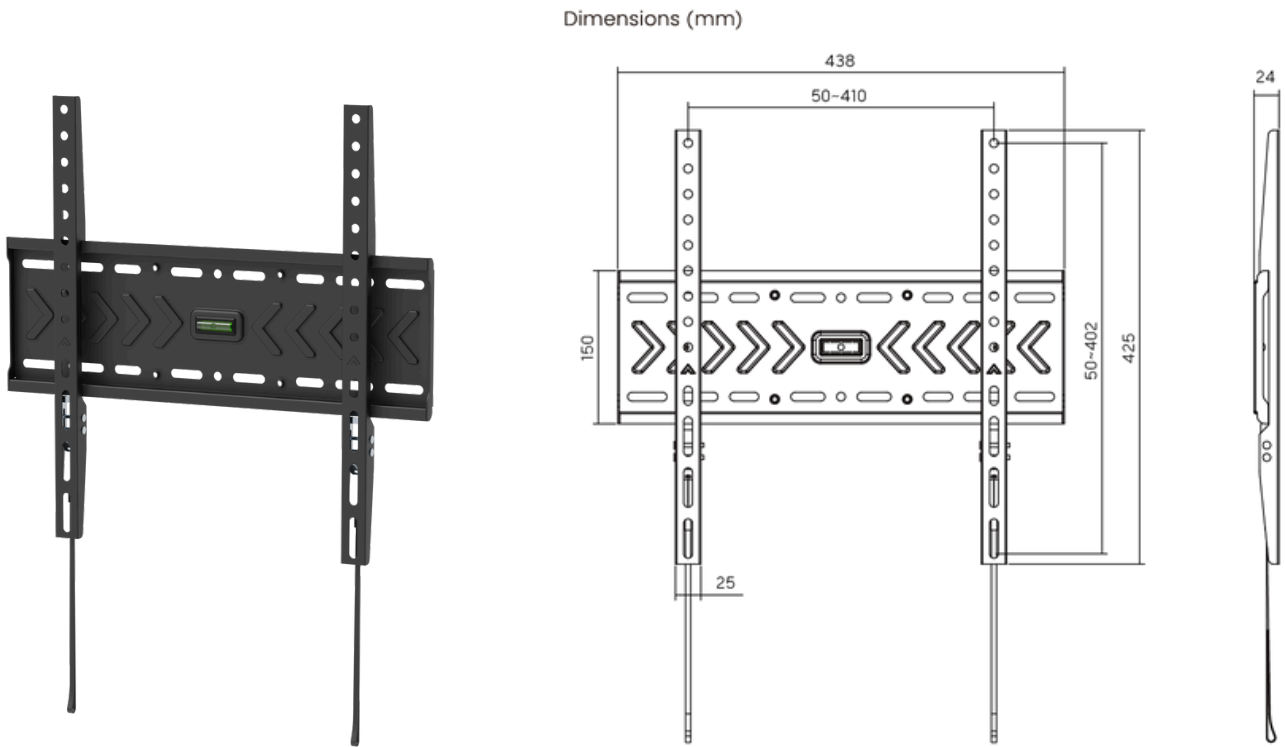

WMF75 - FLAT TV WALL MOUNT FOR 43"-75" TV

TECHNICAL SPECIFICATION

Product Dimensions	W: 438 mm, D: 24 mm, H: 425 mm (17,24" x 0,94" x 16,73")
Weight	1,4 kg
Minimum Distance from Mounting Surface	24 mm
Maximum Distance from Mounting Surface	24 mm
Maximum Mounting Pattern	400 x 400 mm
Minimum Mounting Pattern	50 x 50 mm

PRODUCT SPECIFICATION

Index	WMF75
Color	Black
Warranty	5 - year limited
Number of Screens	1
Minimum Screen Size	43"
Maximum Screen Size	75"
Maximum Load	45 kg
VESA Standard	50x50 - 400x400 mm

LOGISTICS DATA

EAN Code	5902841109933
Package Dimensions	155 x 54 x 445 mm
Package Weight	1,95 kg
HS Code	732690
HTS Code	7326909890
Pallet quantity	504 pcs