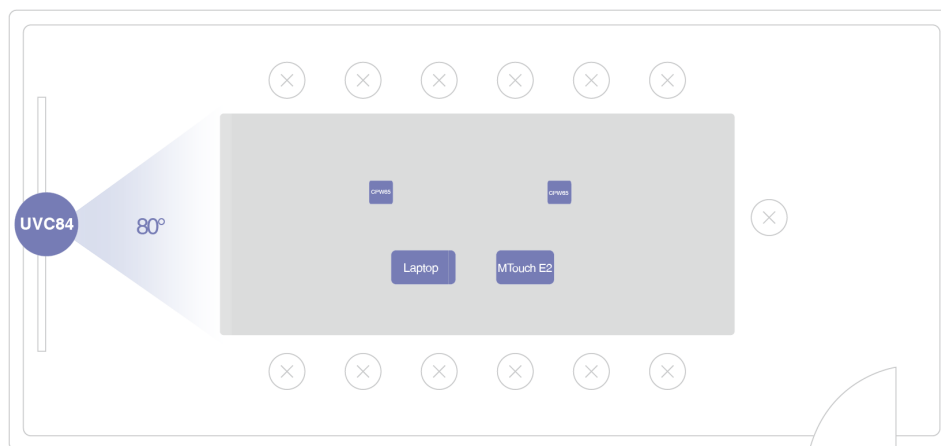

MVC Kit

Meeting Room Type	Model	Kit Contain
Medium Meeting Room	MVC640-C4-000	UVC84 MCore Pro MTouch E2
Medium Meeting Room	MVC640-C4-F13	UVC84 CPW65 MSpeaker II MCore Pro MTouch E2 WDD60 WPP30

For more information, please go to the [Yealink official website](#).