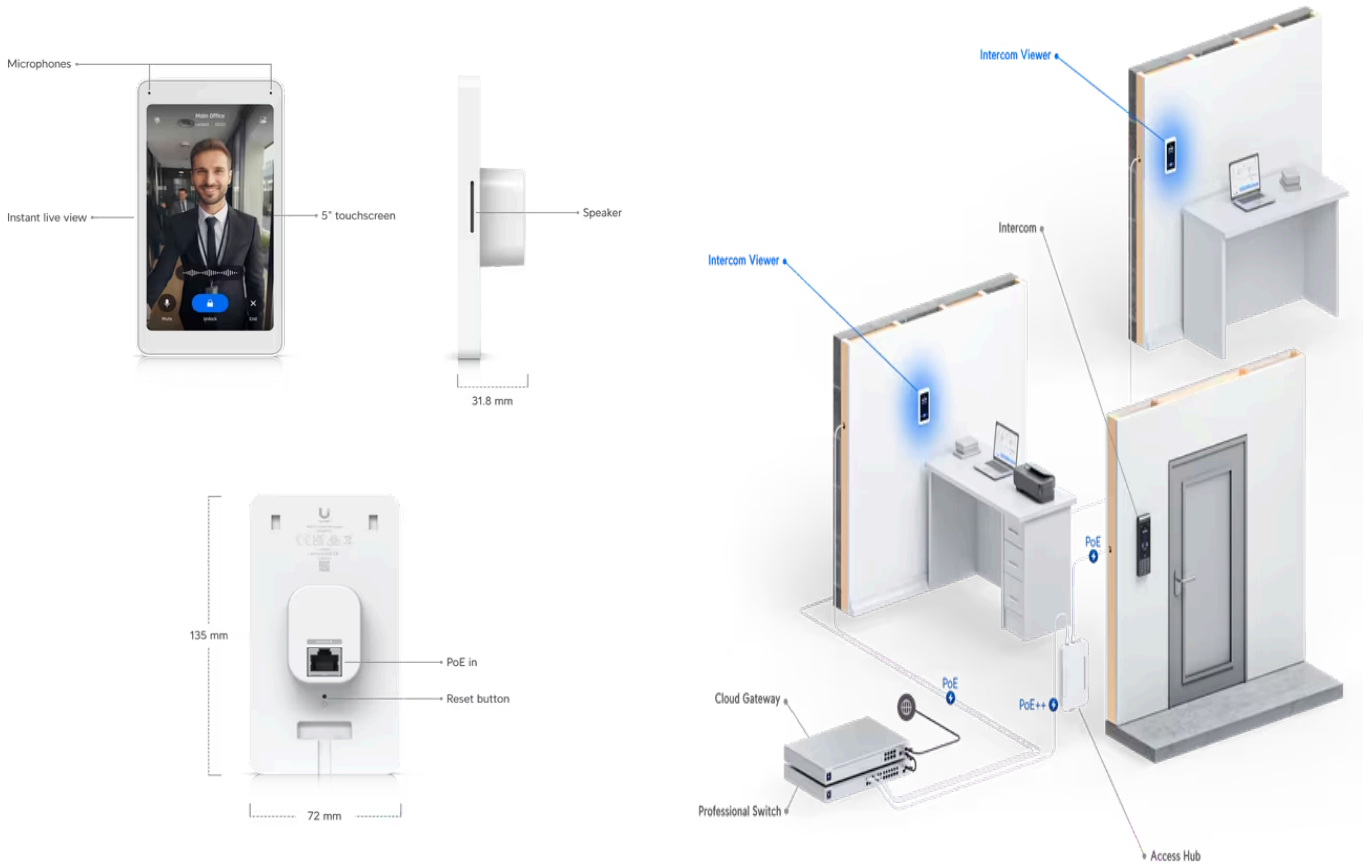

WiFi Switching Cloud Keys & Gateways Camera Security Door Access Power Tech New I

Door Access > [Intercom Viewer](#)

Datasheet

- In The Box
- Marketing Images
- Installation Guide

Mechanical

Dimensions 135 x 72 x 31.8 mm (5.3 x 2.8 x 1.3")

Weight 168 g (5.9 oz)

Enclosure materials Glass, polycarbonate

Mount material	Aluminum alloy
Mounting	Wall (Included) Gang box mount (Gang box not included)

Hardware

Networking interface	(1) 10/100 Mbps RJ45 port
Management interface	Ethernet
Power method	PoE
Supported voltage range	48V DC
Max. power consumption	5W
Display	127 mm (5") diagonal
Resolution	720 x 1280 (9:16)
Display luminance	300 nits (typical)
Touch screen technology	Capacitive multi-touch
Screen orientation	Portrait
Microphone	Yes
Speaker	Yes
Button	Factory reset
Ambient operating temperature	-10 to 40° C (14 to 104° F)
Ambient operating humidity	5 to 95% noncondensing
Certifications	CE, FCC, IC