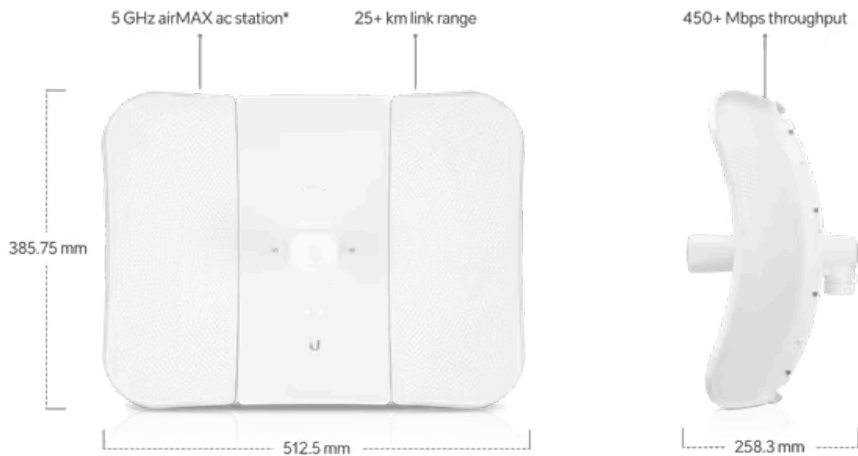

60 GHz Wireless    Wireless    Fiber    Wired    Accessory Tech

Wireless > [airMAX LiteBeam 5AC Long-Range](#)

Datasheet

Marketing Images

\*Compatible with airMAX ac devices.  
 \*\*24V DC, 0.3A GbE PoE adapter included.

### Dimensions

512 x 385.8 x 258.3 mm (20.2 x 15.2 x 10.2")

<b>Weight</b>	Without mount: 1.4 kg (3 lb) With mount: 1.7 kg (3.8 lb)
<b>Enclosure material</b>	Aluminum, plastic
<b>Mounting</b>	Pole mount (Kit included)
<b>Wind loading</b>	550 N at 200 km/h (123.6 lbf at 125 mph)
<b>Wind survivability</b>	200 km/h (125 mph)

## Hardware

<b>Networking interface</b>	(1) GbE RJ45 port
<b>Power method</b>	Passive PoE 2-pair (4, 5+; 7, 8 return)
<b>Power supply</b>	24V, 0.3A gigabit PoE adapter (Included)
<b>Supported voltage range</b>	20-27V DC
<b>Max. power consumption</b>	7W
<b>Gain</b>	26 dBi
<b>LEDs</b>	Power, Ethernet
<b>ESD/EMP protection</b>	Air/contact $\pm$ 24kV
<b>Channel sizes</b>	PtP mode: 10/20/30/40/50/60/80 MHz PtMP mode: 10/20/30/40 MHz
<b>Ambient operating temperature</b>	-40 to 70° C (-40 to 158° F)
<b>Ambient operating humidity</b>	5 to 95% noncondensing
<b>Certifications</b>	CE, FCC, IC