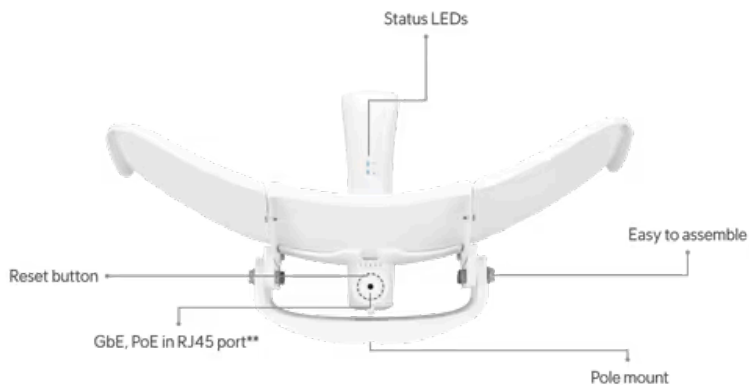

60 GHz Wireless    Wireless    Fiber    Wired    Accessory Tech

Wireless > [airMAX LiteBeam 5AC Long-Range](#)

Datasheet

Marketing Images

\*Compatible with airMAX ac devices.  
 \*\*24V DC, 0.3A GbE PoE adapter included.

## Mechanical

### Dimensions

512 x 385.8 x 258.3 mm (20.2 x 15.2 x 10.2")

<b>Weight</b>	Without mount: 1.4 kg (3 lb) With mount: 1.7 kg (3.8 lb)
<b>Enclosure material</b>	Aluminum, plastic
<b>Mounting</b>	Pole mount (Kit included)
<b>Wind loading</b>	550 N at 200 km/h (123.6 lbf at 125 mph)
<b>Wind survivability</b>	200 km/h (125 mph)