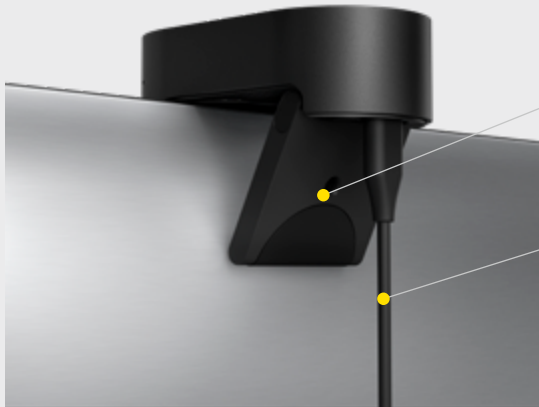

HOW TO CONNECT - SIMPLE SETUP. INSTANT MEETINGS.

PanaCast 20 is plug-and-play. Simply plug the cable into your computer, fix the camera to the top of your laptop screen or monitor using the clip, and you're good to go – wherever you're working.

Privacy Cover
Total control

Simple
Fix the camera using the clip

Plug-and-play
To connect simply plug the cable into your computer

PAIR WITH JABRA AUDIO SOLUTIONS.

For amazing audio, choose from the extensive range of Jabra headphones and speakerphones.

	FEATURES	BENEFITS
Video	AI-powered 4K Ultra-HD video	Picture-perfect image quality
	Secure edge processing	Mitigate security risks
	Intelligent Lighting Optimization	Look great even in imperfectly lit settings
	Intelligent Zoom	Frames you perfectly
	Picture-in-Picture	Share yourself and your content
	Integrated privacy lens cover	Stay private when you need to
Ease of use	Plug-and-play USB connectivity	Easy, instant collaboration
	Clip to any laptop screen or monitor, or mount on a tripod	Use wherever you work from
Compatibility	Ultra-portable with integrated foldable mounting clip	Built for portability with protective carry case
	Works seamlessly with all leading UC platforms	Focus on your meeting, not the tech