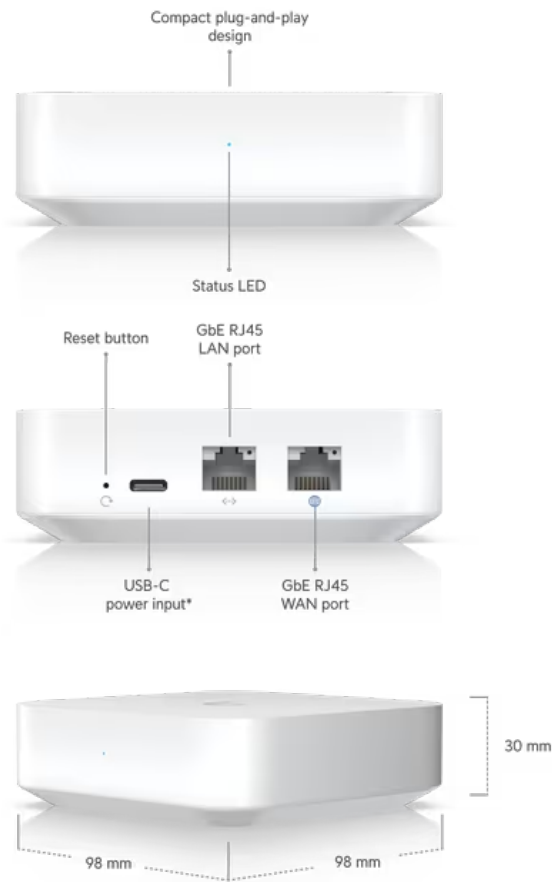

[WiFi](#) [Switching](#) [Cloud Keys & Gateways](#) [Camera Security](#) [Door Access](#) [Phone System](#) [New](#)

[Cloud Keys & Gateways](#) / Gateway Lite

[Datasheet](#)

[Installation Guide](#)

[Marketing Images](#)

*5V DC, 3A USB-C adapter included.

Mechanical

Dimensions	98 x 98 x 30 mm (3.9 x 3.9 x 1.2")
Weight	320 g (11.3 oz)
Enclosure materials	Polycarbonate

Hardware

Processor	Dual-core ARM® Cortex®-A53 at 1 GHz
Memory information	1 GB DDR3L
Management interface	Ethernet Bluetooth 5.1
Networking interface	(1) GbE RJ45 WAN port (1) GbE RJ45 LAN port
Power method	USB type C (5V/3A)
Supported voltage range	100-240V
Max. power consumption	3.83W
Operating temperature	-10 to 40° C (14 to 104° F)
Operating humidity	5 to 95% noncondensing
Certifications	CE, FCC, IC