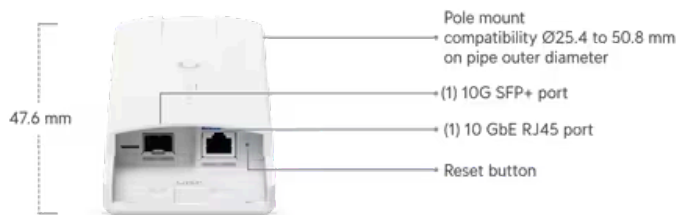

Datasheet

Marketing Images

Installation Guide

Mechanical

Dimensions

249.3 x 82 x 47.6 mm (9.8 x 3.2 x 1.9")

Weight

575 g (1.3 lb)

Enclosure material

Aluminum alloy, UV-resistant polycarbonate

Mount material	Strap: stainless metal Universal bracket: UV-resistant polycarbonate
Pole mount diameter	25.4 to 50.8 mm (1 to 2") on pipe outer diameter
Weatherproofing	IPX6

Hardware

Processor	Quad-core IPQ5322 at 1.5 GHz
Memory	DDR4 1 GB
Networking interface	(1) 10 GbE RJ45 port (1) 10G SFP+ port
RF connectors	(2) RP-SMA (Waterproof) (1) GPS (Waterproof)
Max. power consumption	20W
Power method	Passive PoE 4-pairs (1, 2+; 3, 6-) (4, 5+; 7, 8-) Passive PoE 2-pairs (4, 5+; 7, 8-), for 44-54V DC only
Power supply	54V DC, 0.56A, 10 GbE PoE adapter (Included)
Supported voltage range	44-54V DC 22-27V DC
Max. TX power* 5 GHz	24 dBm *Depends on regulatory region.
MIMO 5 GHz	(2) 2 x 2
GPS	Yes
Button	(1) Factory reset
LEDs	(1) Power, (1) Ethernet, (1) GPS, (4) signal
Ambient operating temperature	-40 to 60° C (-40 to 140° F)
Ambient operating humidity	5 to 95% noncondensing
Certifications	FCC, IC, CE