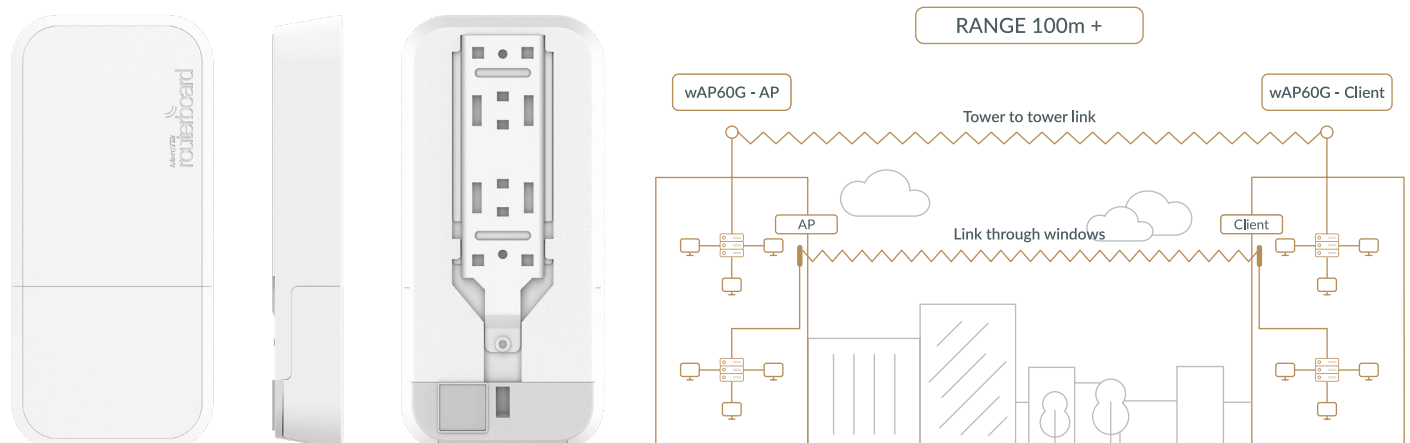

Simply point the included devices at one another and power them on, it will make a 1 Gbps full duplex link to instantly replace your cable - this is why we call it the Wireless Wire!

The Wireless Wire makes secure AES encrypted 60 GHz wireless link that is not affected by the crowded WiFi spectrum, offering solid full duplex 1 Gbps throughput at 100 meters and a stable and fast link for slightly longer distances. The box includes two wAP 60G devices that are already paired together, a wall mounting kit, straps for pole mounting and also a pair of table stands for using the devices indoors. The link will even work through most windows, depending on their material.

24V 0.38A Power adapter

Mount bracket

Gigabit PoE injector

2x plastic straps Table stand

The box includes a wall mounting kit, straps for pole mounting and also a pair of table stands for using the devices indoors. Penetrates some windows depending on material. For more products and information please visit mikrotik.com!

Specifications

Product code	RBwAPG-60ad kit
Units	2
CPU	IPQ-4019 716 MHz
CPU core count	4
Size of RAM	256 MB
10/100/1000 Ethernet ports	1
Wireless	Built-in 60 GHz 802.11ad
Antenna beam width	Phase array 60° beamforming
PoE in	Yes
Supported input voltage	12 V - 57 V (802.3af/at)
Dimensions	185 x 85 x 30 mm
Operating temperature	-40 C .. +70 C
License level	3
Operating System	RouterOS
Max Power consumption	5 W