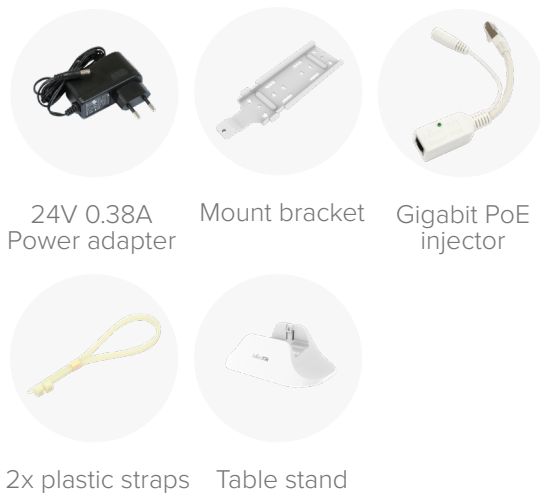

The Wireless Wire offers blazing fast Gigabit speeds for transparent connectivity between two locations, without any sacrifice in your LAN speeds. Simply point the included devices at one another and power them on, they are already preconfigured to connect automatically!

The Wireless Wire works in the 60 GHz spectrum and is not affected by the crowded WiFi frequencies, offering a stable and fast link for distances of 100 meters or more. The kit includes two wAP 60G devices that are already paired together with AES encryption, for simple turnkey operation.

Simply point the included devices at one another and power them on, it will make a 1 Gbps full duplex link to instantly replace your cable - this is why we call it the Wireless Wire!

The Wireless Wire makes secure AES encrypted 60 GHz wireless link that is not affected by the crowded WiFi spectrum, offering solid full duplex 1 Gbps throughput at 100 meters and a stable and fast link for slightly longer distances. The box includes two wAP 60G devices that are already paired together, a wall mounting kit, straps for pole mounting and also a pair of table stands for using the devices indoors. The link will even work through most windows, depending on their material.

24V 0.38A Power adapter

Mount bracket

Gigabit PoE injector

2x plastic straps Table stand

The box includes a wall mounting kit, straps for pole mounting and also a pair of table stands for using the devices indoors. Penetrates some windows depending on material. For more products and information please visit mikrotik.com!