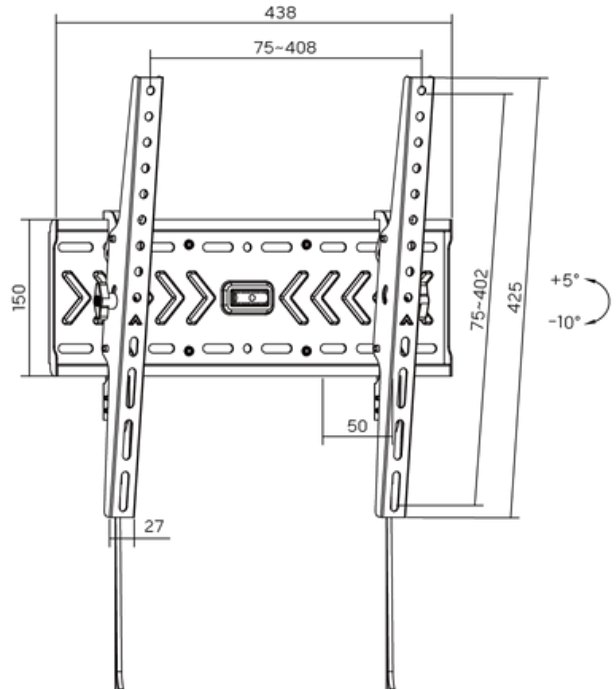

**WMT75 - TILTING WALL MOUNT  
FOR 43"-75" TV**

**TECHNICAL SPECIFICATION**

Product Dimensions	W: 438 mm, D: 50 mm, H: 425 mm (17,24" x 1,97" x 16,73")
Weight	1,8 kg
Minimum Distance from Mounting Surface	50 mm
Maximum Distance from Mounting Surface	50 mm
Maximum Mounting Pattern	400 x 400 mm
Minimum Mounting Pattern	75 x 75 mm

**PRODUCT SPECIFICATION**

Index	WMT75
Color	Black
Forward tilting	+5° ~ -10°
Number of screens	1
Minimum Screen Size	43"
Maximum Screen Size	75"
Maximum Load	45 kg
VESA Standard	75 x 75 - 400x400 mm
Warranty	5 - year

**LOGISTICS DATA**

EAN Code	5902841104495
Package Dimensions	155 x 26 x 445 mm
Package Weight	1,95 kg
HS Code	732690
HTS Code	7326909890
Pallet quantity	210 pcs