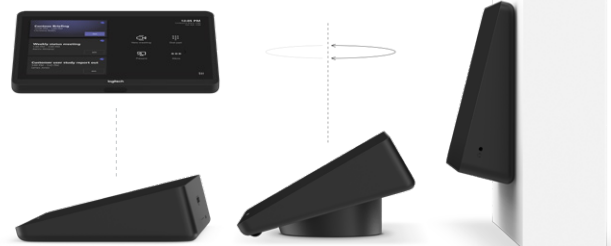

Modular video conferencing system for large rooms

Customizable for large rooms of virtually any size or shape

Brilliant optics up to 5X optical zoom, digitally enhanced to 15X total zoom

Two Rally Speakers and two Rally Mic Pods (extensible up to seven) ensure every voice is clearly heard

LOGITECH TAP

Touch controller for room solutions

- Responsive 10.1" touch screen
 - Commercial-grade cabling and cable management
 - Supports no-touch room pairing with Proximity Join
- Optional Table and Riser mounts add convenience and rotate 180° for easy viewing. Or, add a Wall Mount to save space in small and multipurpose rooms.