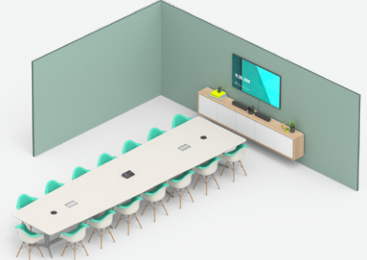

LARGE

Enjoy maximum flexibility with Logitech Rally Plus for large rooms, a premium conferencecam that pairs an Ultra-HD PTZ camera with modular audio that scales to support a wide range of large room sizes and layouts.

FEATURED COMPONENTS

LOGITECH RALLY BAR MINI

Premier all-in-one video bar for small rooms, in graphite or white

Motorized pan and tilt lens provides expansive room coverage

Ultra-low distortion speakers deliver crystal clear sound

AI Viewfinder for enhanced RightSight™ auto-framing and people count

Add up to two Rally Mic Pods to extend audio coverage

LOGITECH RALLY BAR

All-in-one video bar for midsize rooms, in graphite or white

Lossless image quality up to 5X optical zoom, digitally enhanced to 15X total zoom

Large, ultra-low distortion speakers for room-filling sound

AI Viewfinder for enhanced RightSight™ auto-framing and people count

Add up to three Rally Mic Pods to extend audio coverage