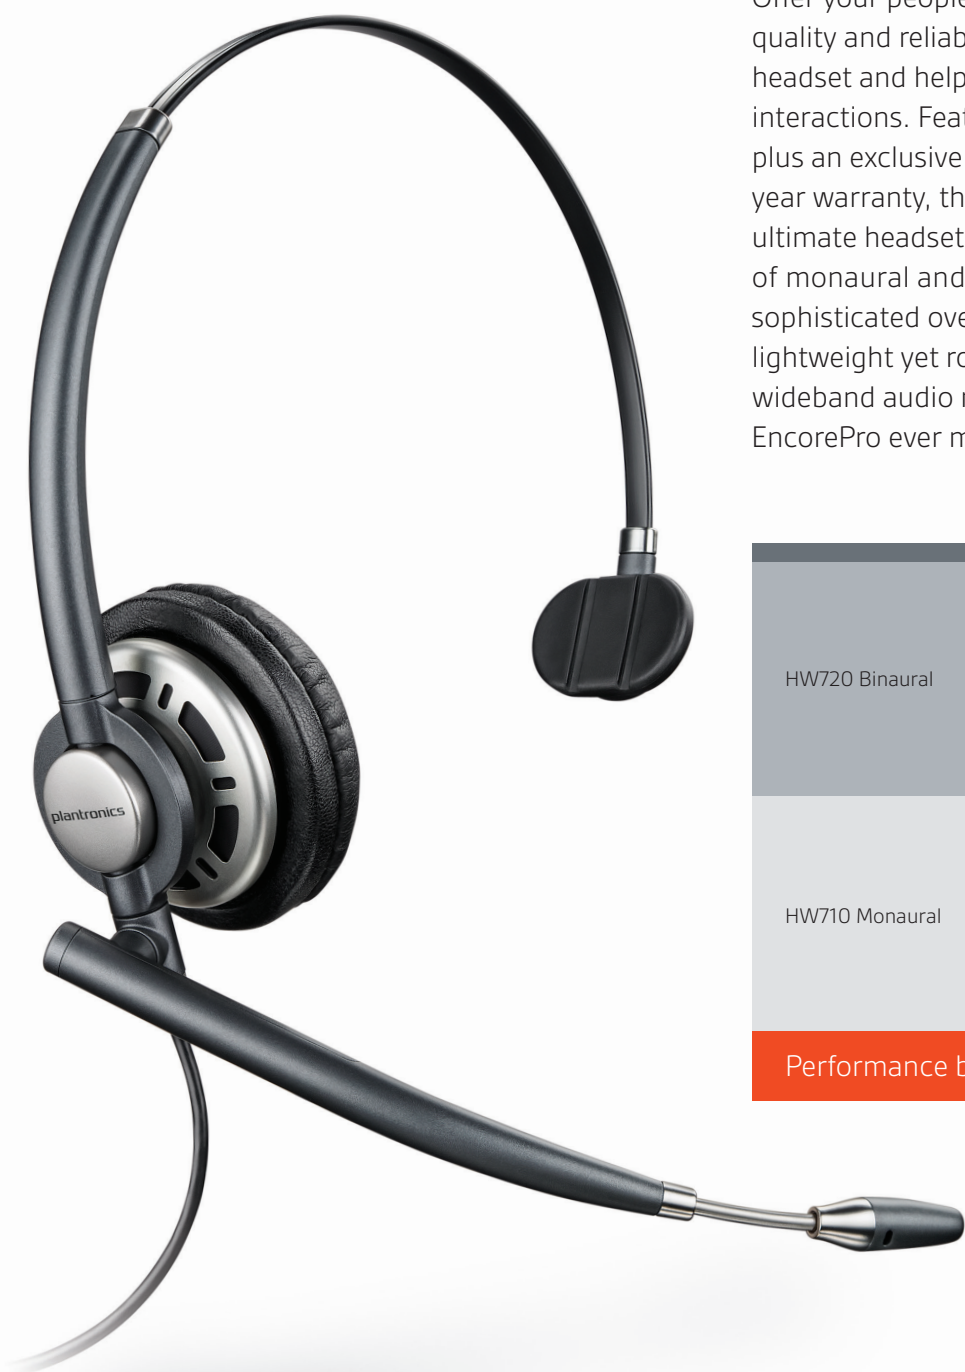

ENCOREPRO 700 SERIES

Expect more. Deliver more.

With customer expectations continuing to rise and calls are becoming more complex than ever, accept no compromises with the premium EncorePro. Offer your people the ultimate in comfort, audio quality and reliability with our top-of-the-range headset and help them deliver smarter customer interactions. Featuring seven axes of adjustability plus an exclusive extendible mic boom and three-year warranty, the premium EncorePro is the ultimate headset for all-day calling. With a choice of monaural and binaural wearing styles, its sophisticated over-the-head design coupled with a lightweight yet robust construction and VoIP-ready wideband audio make this the most advanced EncorePro ever made.

HW720 Binaural	
HW710 Monaural	
Performance by design 	

ENCOREPRO 700 SERIES

HW710/HW720

- Quick Disconnect for multiple connectivities and walkaway convenience
- Re-enforced, lightweight headband provides strength and durability
- Plush leatherette ear cushions for all-day comfort
- Wideband audio for higher quality calls
- 3 year warranty

Performance by design

KEY FEATURES

- Enhanced noise-cancelling and wideband audio give you clearer conversations with your customers enabling you to offer a better service
- Distinctive and unique design provides high performance and a stylish look
- Slim and discrete construction ensures comfort and allows you to fully focus on the customer
- VoIP ready through the use of enhanced echo control and wideband audio, allows you to preserve your investment through future phone system upgrades
- Seven axes of adjustability ensure you can wear the headset in the most comfortable and effective position
- Quick Disconnect feature provides walkaway convenience and compatibility with all Plantronics® USB and deskphone audio processors and direct connect cables
- Backed by industry-leading Plantronics global service and support