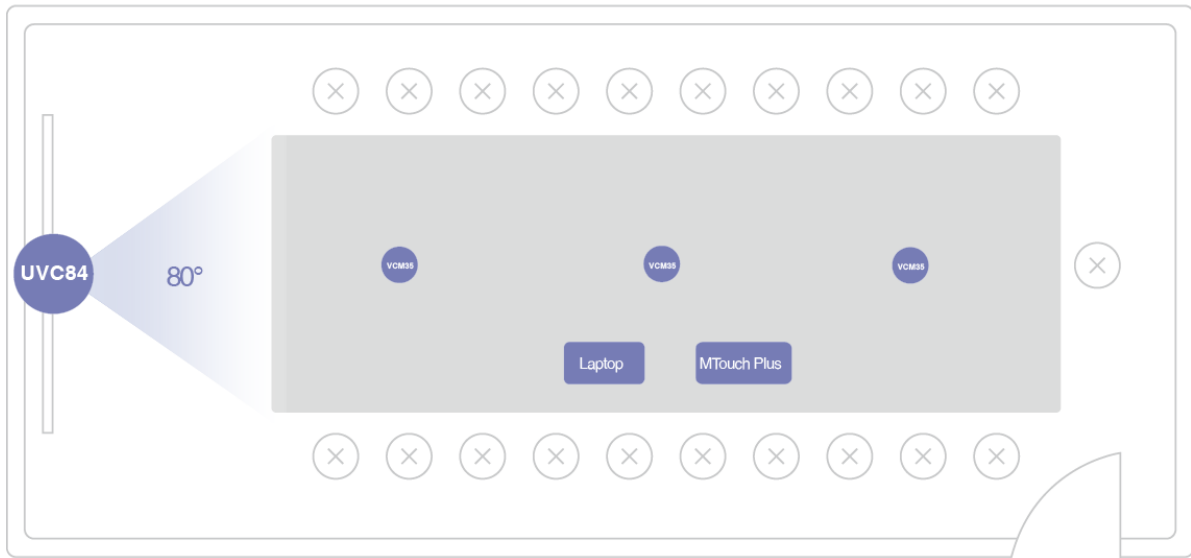

MVC Kit

Meeting Room Type	Model	Model
Medium and Large Meeting Room	MVC840-C5-000	UVC84 MCore Pro MTouch Plus RoomSensor