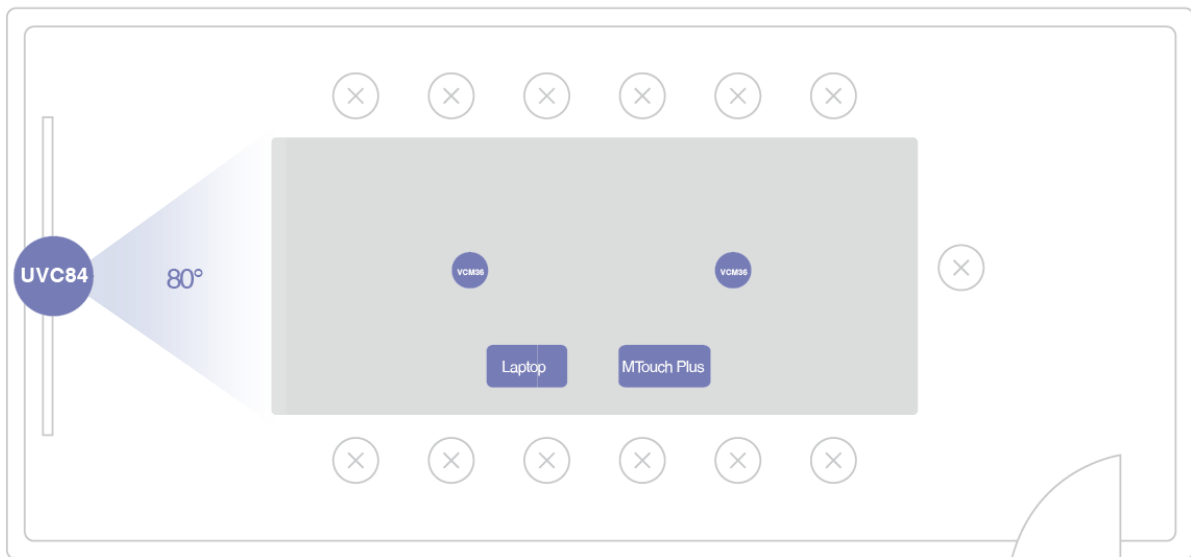

MVC Kit

Meeting Room Type	Model	Model
Medium and Large Meeting Room	MVC840-C5-000	UVC84 MCore Pro MTouch Plus RoomSensor