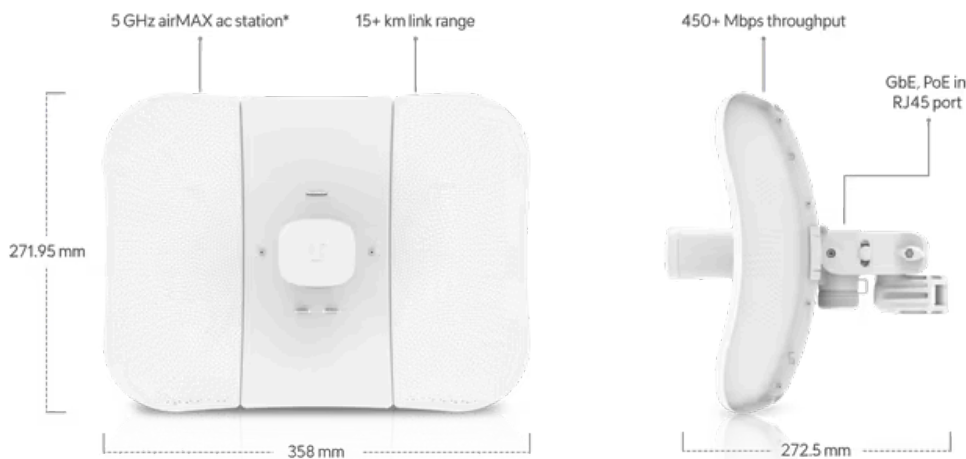

60 GHz Wireless

Wireless

Fiber

Wired

Accessory Tech

Wireless > [airMAX LiteBeam 5AC](#)

Datasheet

Marketing Images

*Compatible with airMAX ac devices.
 **24V DC, 0.3A GbE PoE adapter included.

Mechanical

Dimensions 358 x 271.95 x 272.5 mm (14.1 x 10.7 x 10.7")

Weight Without mount: 800 g (1.8 lb)
 With mount 980 g (2.2 lb)

Wind survivability 200 km/h (125 mph)

Wind loading 275 N at 200 km/h (61.8 lbf at 125 mph)

Hardware

Networking interface	(1) GbE RJ45 port
Power method	Passive PoE 2-pair (4, 5+; 7, 8 return)
Power supply	24V, 0.3A gigabit PoE adapter (Included)
Supported voltage range	22-27V DC
Max. power consumption	7W
Max. power output	25 dBm
Gain	23 dBi
Ambient operating temperature	-40 to 70° C (-40 to 158° F)
Ambient operating humidity	5 to 95% noncondensing
Certifications	CE, FCC, IC